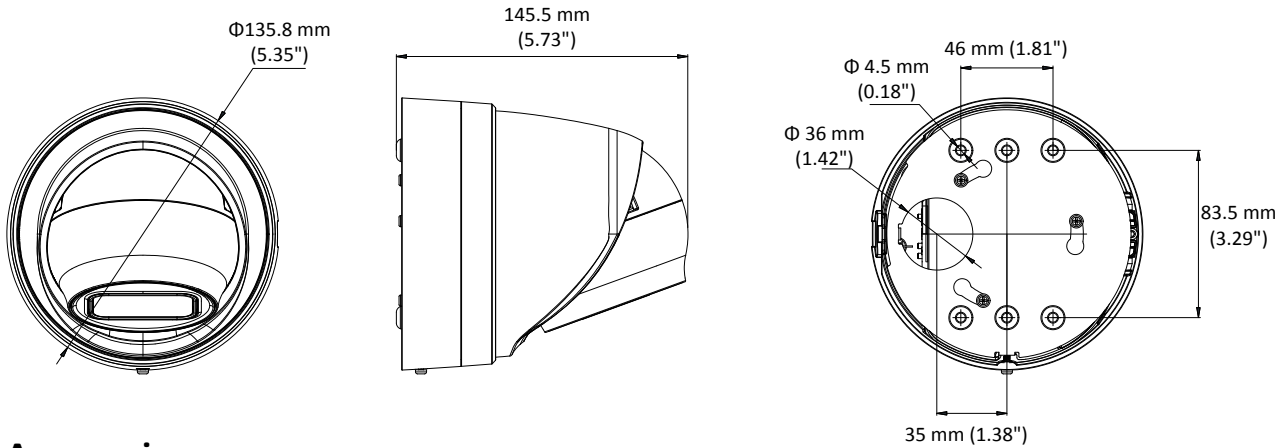

Available Model:

DS-2CD2H35FWD-IZS

Dimensions

Accessories

Distributed by