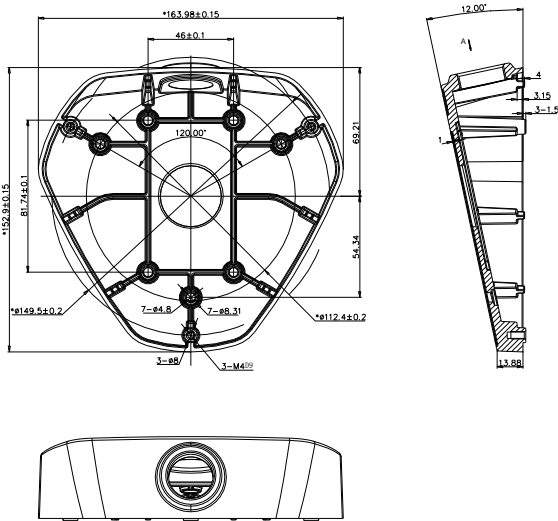

DS-1281ZJ-DM25

Inclined Ceiling Mount Bracket for Dome Camera

Features:

- Aluminum alloy material with surface spray treatment
- Cable hole on bracket makes the feature better

Dimension:

Order Model:

DS-1281ZJ-DM25

Parameter:

Model	DS-1281ZJ-DM25
Parameters	Inclined Ceiling Mount Bracket for Dome Camera
Appearance	Hikvision White
Material	Aluminum Alloy
Dimension	153×164×45mm
Weight	300g

Notice:

- The bracket should be installed on flat wall
- Waterproof rubber is necessary for outdoor application
- The wall must be capable of supporting over 3 times as much as the total weight of the camera and the mount.
- The maximum load capacity of the bracket is 4.5KG

Note: The actual dome camera may vary from the picture above.