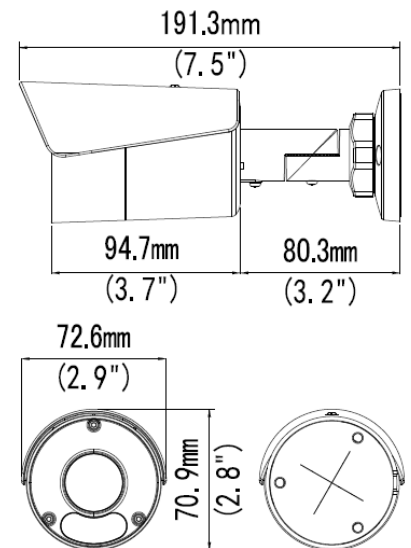

## BCS-P-TIP15FSR5

Network bullet camera 5Mpx with lens 2.8mm

Video system	IP
Scanning system	Progressive Scan
Sensor	1/2.7" 5Mpx CMOS
Pixels	2880(H) × 1620(V)
Min. illumination	0.003Lux/F1.6 (Color, AGC On); 0Lux(B/W, IR On)
S/N ratio	> 56dB
Lens	Fixed 2.8mm F1.6
Angle of view	H: 112.9°, V: 59.1°
DORI	Detect 63m /Observe 25m /Recognize 13m / Identify 6m
White balance	(AWB) Auto/manual
Backlight compensation	BLC / HLC / WDR(120dB)
Shutter	Auto/manual (1~1/100000s)
Gain control	(AGC) Auto/manual
Noise reduction	2D/3D DNR
Motion detect	4 areas
Privacy masking	4 areas
Image rotate	Mirror, flip
Day/night	IR cut filter witch auto-switch ICR
IR range	50m
Video compression	H.265 / H.265+ / H.264 / H.264+ / MJPEG
Resolution	5M(2880×1620) / 4M(2560×1440) / 3M(2304×1296) / 1080P(1920×1080) / 720P(1280×720) / D1(704×576) / (640×360) / 2CIF(704×288) / CIF(352×288)
Main stream	5M/4M@25fps 3M/1080P@30fps
Second stream	720P/D1/(640×360)/2CIF/CIF@30fps
Audio	Built-in microphone
Audio compression	G.711
Network	RJ-45 (10/100Mbps)
Protocols	IPv4, IGMP, ICMP, ARP, TCP, UDP, DHCP, PPPoE, RTP, RTSP, RTCP, DNS, DDNS, NTP, FTP, UPnP, HTTP, HTTPS, SMTP, 802.1x, SNMP, P2P
Compatibility	ONVIF(S/G/T)
Users	Max 10 logged in
Mobile	iOS, android
Edge storage	microSD 256GB
Power supply	DC 12V (±25%) / PoE(IEEE802.3af)
Power consumption	<6W
Working environment	-30°C ~ +60°C, 10%~95% RH
Casing	IP67
Weight	0.45kg
Dimensions	190 × 73 × 71 mm