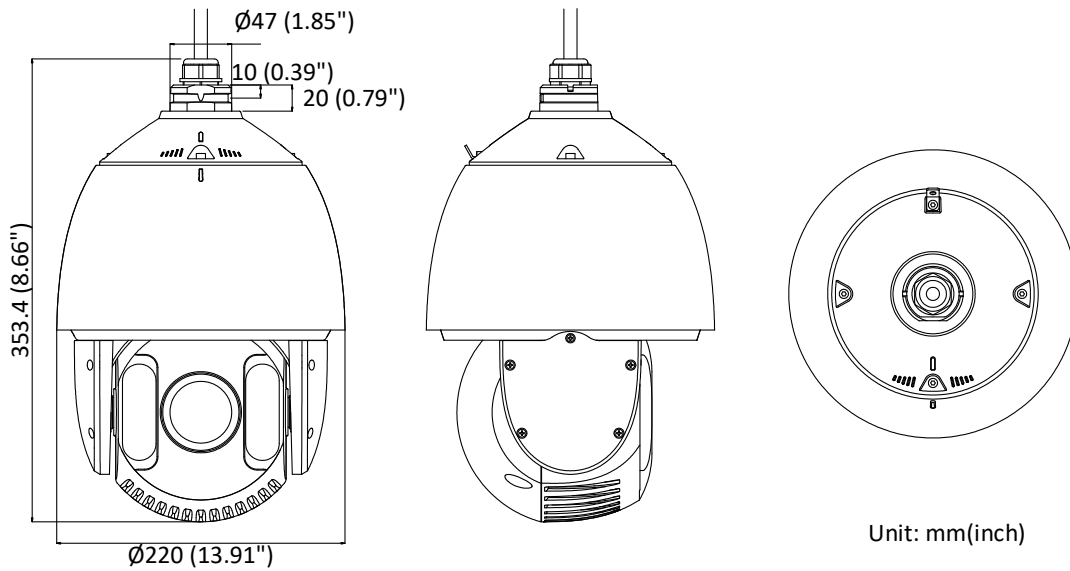

**DORI**

The DORI (detect, observe, recognize, identify) distance gives the general idea of the camera ability to distinguish persons or objects within its field of view.

It is calculated based on the camera sensor specification and the criteria given by EN 62676-4: 2015.

**Dimensions**