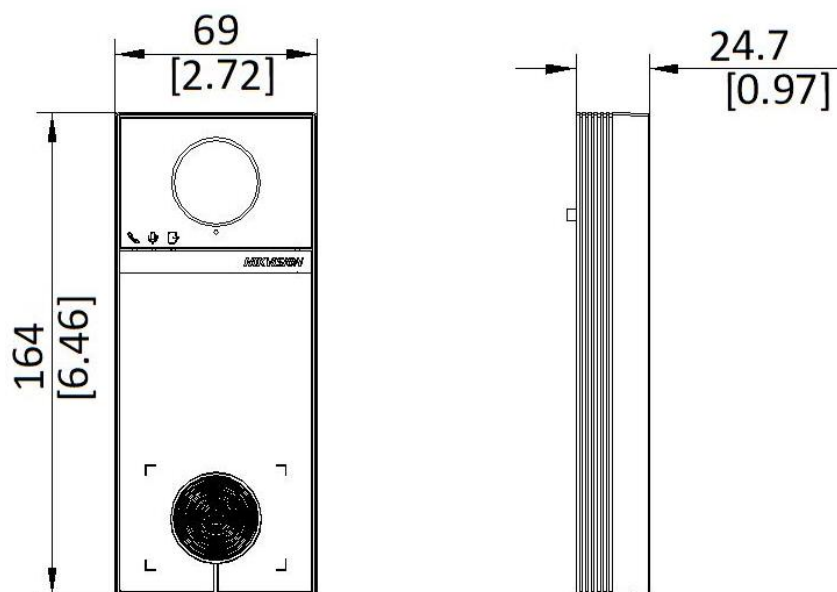

Unit: mm [inch]

SCALE	1:1

▪ Accessory

▪ Optional

DS-KABV6114-G	DS-KABH8380-G	DS-KABH8380-T	DS-KABV24-A	DS-KABV6114-RS