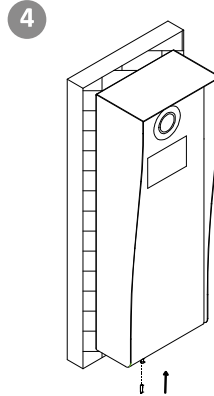

### Specifications

Parameter	Model	DS-KAB10-D
Material		Stainless Steel
Working temperature		-40° C to +70° C (-40° F to 158° F)
Working humidity		10% to 90%
Dimension (L x W x H)		425 mm × 149.2 mm × 92.2 mm

## Installation

1 Insert 4 expansion tubes into the wall.

2 Fix the protective shield on the wall with 4 screws.

3 Install the door station into the protective shield.

4 Secure the door station with a set screw.