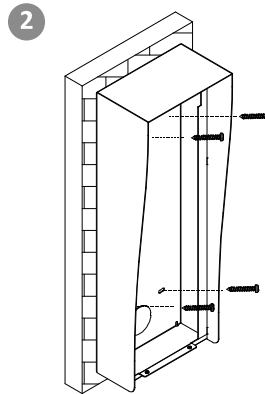

### Specifications

Parameter	Model	DS-KAB10-D
Material		Stainless Steel
Working temperature		-40° C to +70° C (-40° F to 158° F)
Working humidity		10% to 90%
Dimension (L x W x H)		425 mm × 149.2 mm × 92.2 mm

## Installation

1 Insert 4 expansion tubes into the wall.

2 Fix the protective shield on the wall with 4 screws.

3 Install the door station into the protective shield.

4 Secure the door station with a set screw.