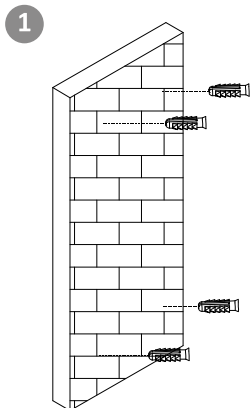

Installation

1 Insert 4 expansion tubes into the wall.