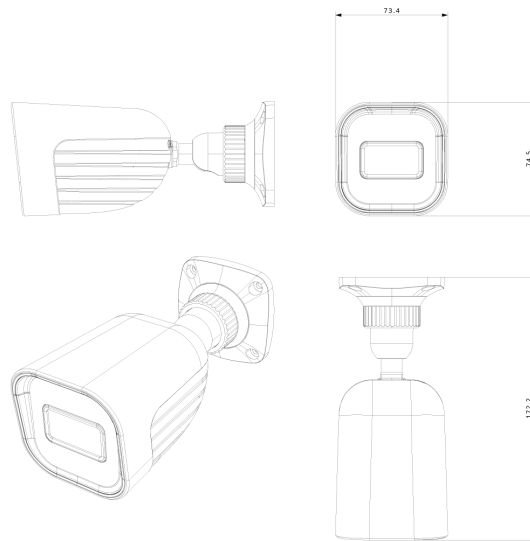

## MAIN FEATURES

- I2-340IPSN-36
- Sensor: 1/2.7" CMOS (16:9)
- Resolution: 2560×1440 25/30FPS (4MP)
- Lens: 3.6mm (89°)
- True Day&Night – ICR
- Illumination: 20m (1 High-Power IR LED)
- Compression: H.265 / H.264 / MJPEG
- General Analytics: Camera Tampering
- Standard Analytics: Line Crossing, Sterile Area
- True WDR (120dB), BLC, HLC, ROI
- SD Card: Event/Schedule Record (Up to 128Gb)
- Audio input
- ONVIF: Profile S/G
- Water Proof: IP67
- Weight: ~390g
- Power: DC12V/~420mA / PoE/~5.4W

## SPECIFICATIONS

3rd Party Cyber Protection	
General	N/A
Protection Methods	N/A
NDAA Compliant	
NDAA Compliant	Yes
Video	
Image Sensor	1/2.7" CMOS (16:9)
Effective Pixels	2560x1440
Electronic Shutter	1/25s ~ 1/100000s
Day & Night	ICR
Min. Illumination	Day: 0.1lux / Night: 0.04lux (@F2.2, AGC on) 0lux with IR on
Audio	
Audio compression	G.711A/G.711U
Communication	One-Way Audio
Image	
Image Settings	AWB, AGC Adjustable, Exposure Mode (Auto) Sharpness, Saturation, Brightness & Contrast Adjustable
Image Enhancement	True WDR (120dB), BLC, HLC, ROI
Noise Reduction	3D-DNR
Image Orientation	Mirror/Flip
Privacy Zone	Yes
Events and Analytics	
Analytics	General Analytics: Camera Tampering Standard Analytics: Line Crossing, Sterile Area
Motion Detection	Yes
Compression	

<b>Lens</b>	
<b>Lens (Field of View)</b>	3.6mm (89°)
<b>Iris</b>	Fixed Iris
<b>Lens Mount</b>	M12 Mount

<b>Network</b>	
<b>User Access</b>	Supports simultaneous monitoring of up to 4 users with multi-stream real-time transmission
<b>Network Protocol</b>	IPv4, IPv6, TCP, UDP, DHCP, NTP, DDNS, 802.1X, RTSP, Multicast, UPnP, Email, FTP, HTTPS, QoS
<b>Remote Monitoring</b>	IE Browsing (Plug-In required), Chrome/Edge/Safari/Firefox plug-in free browsing, Ossia VMS Software, Provision Cam2 Mobile App
<b>Ethernet</b>	100Mbps
<b>ONVIF</b>	Profile S/G

## DIMENSIONS