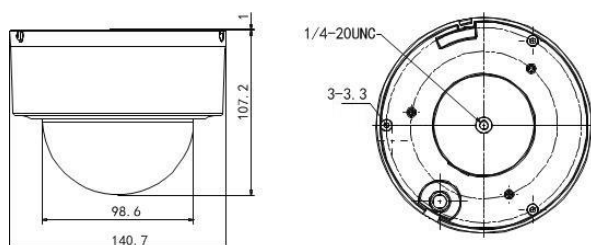

Dimensions