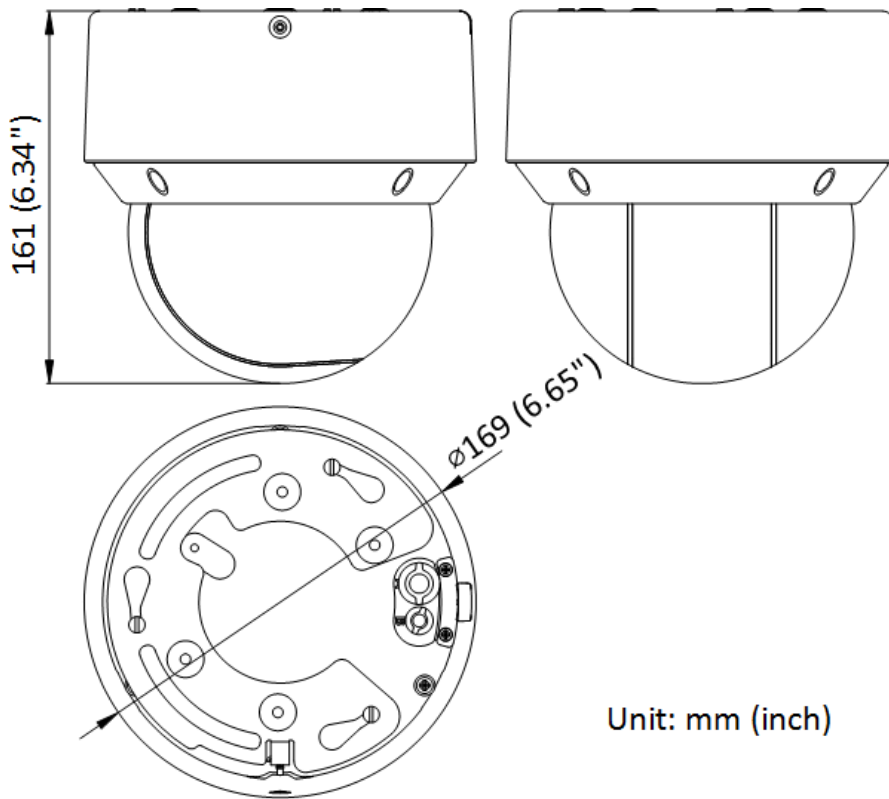

▪ **Dimension**

▪ **Accessory**

▪ **Included**