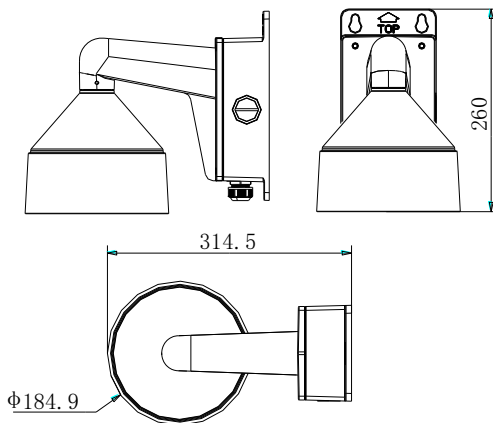

## DS-1273ZJ-DM26-B

Wall Mount with Junction Box  
For Dome Camera

### Dimension:

### Parameter:

Model	DS-1273ZJ-DM26-B
Parameters	Wall Mount with Junction Box For Dome Camera
Appearance	Hikvision White
Material	Aluminum Alloy
Dimension	310x260x185mm
Weight	2050g

### Notice:

- The bracket should be installed on flat wall
- Waterproof rubber is necessary for outdoor application
- The wall must be capable of supporting over 3 times as much as the total weight of the camera and the mount
- The maximum load capacity of the bracket is 4.5KG