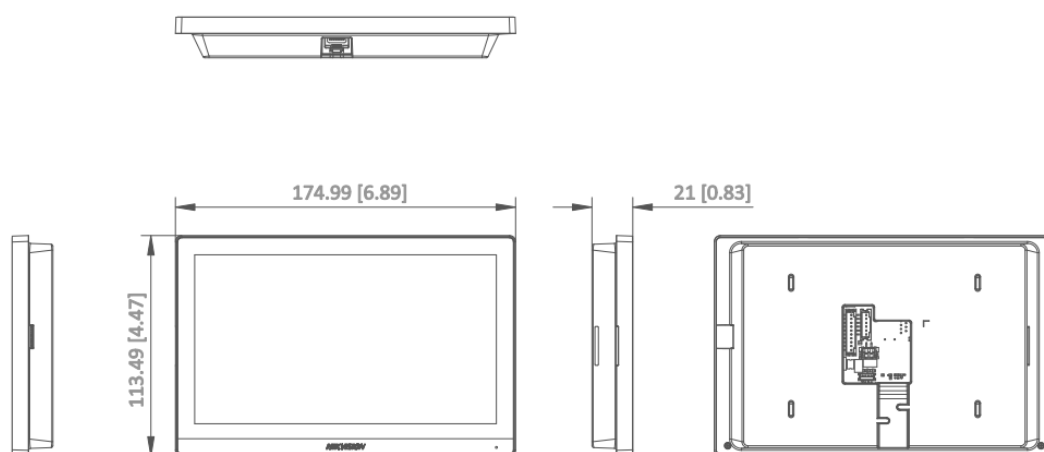

Unit:mm [inch]

SCALE 1:1

▪ **Accessory**

▪ **Optional**

DS-KABV6114-G	DS-KABH6350-T	DS-KABV24-A	DS-KABV6114-RS