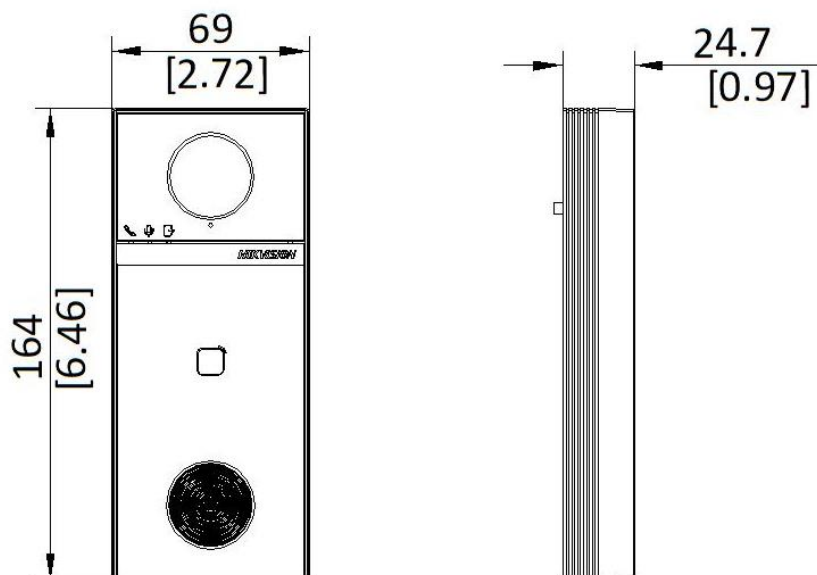

▪ Dimension

Unit: mm [inch]

SCALE	1:1