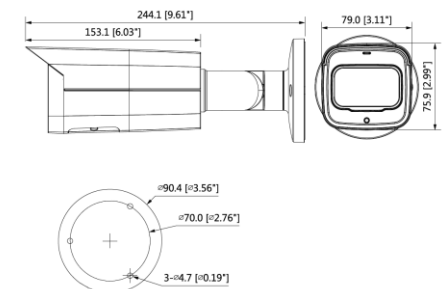

- Sensor 1/2.7" 5Mpx PS CMOS
- Starlight technology
- Compression H.265+/H.264+/MJPEG
- Triple stream coding
- Motozoom lens 2.7~13.5mm F1.5
- IR cut filter with auto-switch ICR
- Built-in web-service, support BCS-NVR, CMS(BCS Manager), mobile app BCS(iOS, android), P2P, Onvif
- Functions AWB, AES, AGC, BLC, HLC, WDR(120dB), Ultra DNR, Defog, ROI
- Intelligent functions: crossline, intrusion
- IR range up to 60m
- 1 audio in / 1 audio out
- 1 alarm in / 1 alarm out
- Outside metal casing with protection IP67
- Working environment -30°C ~ +60°C
- Edge storage microSD up to 256GB
- Power supply DC12V, PoE(802.3af)