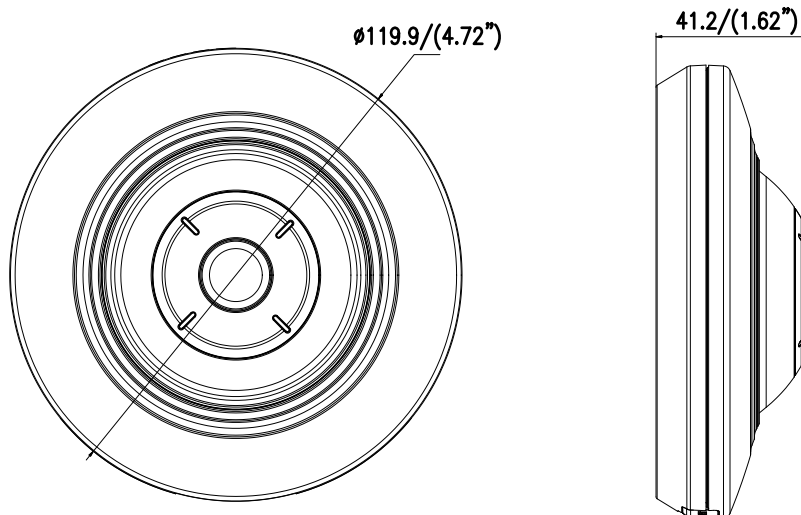

Detection	Motion detection, dynamic analysis, intrusion detection, line crossing detection
Protocols	TCP/IP, ICMP, HTTP, HTTPS, FTP, DHCP, DNS, DDNS, RTP, RTSP, RTCP, PPPoE, NTP, UPnP, SMTP, SNMP, IGMP, 802.1X, QoS, IPv6
Standard	ONVIF (PROFILE S, PROFILE G), ISAPI
General Function	One-key reset, anti-flicker, password protection, privacy mask, IP Address filtering, heartbeat, watermark
Interface	
Communication Interface	1 RJ45 10M/100M self-adaptive Ethernet port
Audio (-S)	1 audio input (line in), 1 audio output interface
Alarm (-S)	1 alarm input, 1 alarm output (DC24V, 1A or AC110V, 500mA, max.)
On-board Storage	Built-in microSD/SDHC/SDXC slot, up to 128 G
General	
Operating Conditions	-10 °C to +50 °C (-14 °F to +122 °F), humidity 95% or less (non-condensing)
Power Supply	DC 12V ± 25%, 0.4A, 4.8W PoE(802.3af 36-57V, class 3), 0.4 – 0.7 A, 6.4W
IR Range	Up to 8 m
Dimensions	Φ 119.9 × 41.2 mm (Φ 4.72" × 1.62")
Weight	600 g (1.32 lbs.)

Available Models

DS-2CD2935FWD-I, DS-2CD2935FWD-IS

With -S model: supports 1 audio input, 1 audio output, 1 alarm input, 1 alarm output.

Dimensions

Unit: mm(inch)