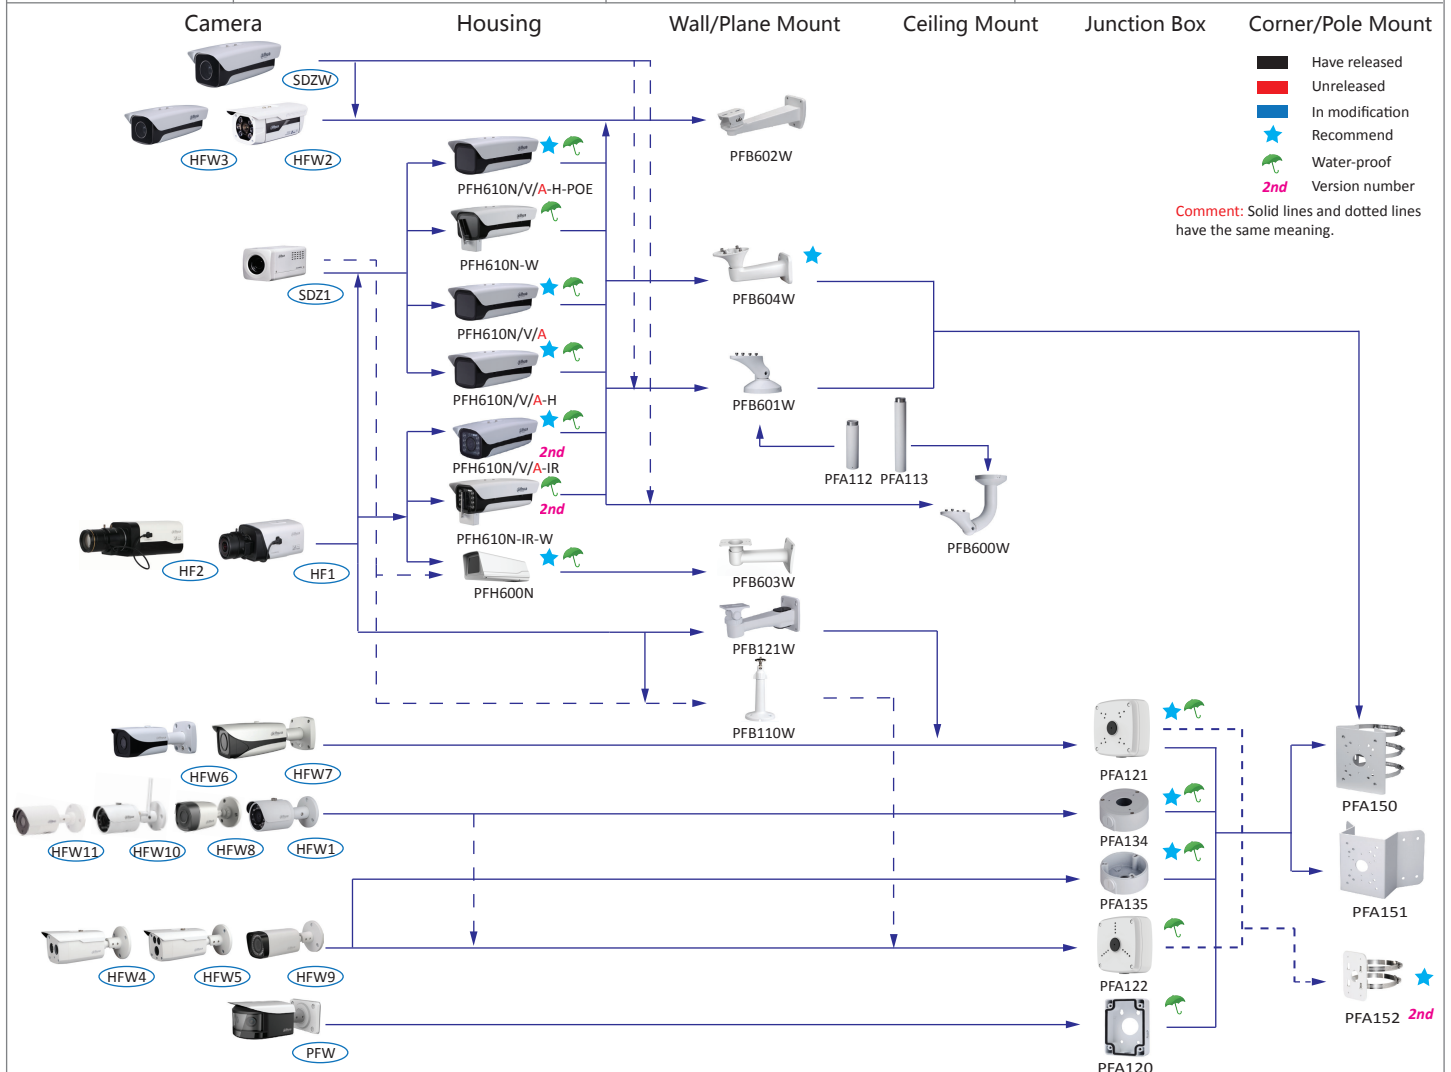

Selection of box cameras

Shape	Analog	HDCVI	Network
			HFW1120/1320S-W
		HFW1000/1100/1200/1220SL	
	FW181G	HFW1000/1100/1200/1220S, HFW2120/2220/2221/2401S	HFW1020/1120/1220/1320/1420S, HFW4221/4231/4421/4431S
		HF3220/3231E	HF5121/5221/5421E, HF8281/8331/8630/81200/81230E
			HF8231/8232/8630F
			HFW5100/5200-IRA
			HFW5221E-Z-IRA-4747
		HFW1100/1200/1220/2120/2220B	HFW4221/4421B(-AS), HFW4231/4431B-AS
		HFW1100/1200/1220D, HFW2120/2220/2221/2401D	HFW4221/4421D(-AS), HFW4231/4431D-AS
	FW181I	HFW2120/2220/2221/2401E	HFW4221/4421E, HFW4231/4431/4830E-S
		HFW3220/3231E-Z	HF5121/5221/5231/5421/5431/5830/8231/8281/8331/81200/81230E-Z, HFW5200E-Z12
	FW181R	HFW1000/1100/1200/1220R, HFW1000/1100/1200/1220RM	
	FW181R-VF	HFW1100/1200/2120/2220R-VF, HFW2120/2220R-Z, HFW2221/2401R-Z-IRE6	HFW2101/2121/2201/2221/2421R-ZS/VFS, HFW2120/2220/2320R-ZS/VFS-IRE6
			PFW8601/8801
		SDZ1020/2020/2030S-N	
		SDZW1020/2030S-N	

Selection of dome cameras

Shape	Analog	HDCVI	Network
(HDB1)			HDB4231/4431C-AS, EB5400/5500
(HDB2)			HDB4100/4200/4300F-PT
(HDW1)	DW181E	HDW2120/2220/2221S	HDW1020/1120/1220/1320/1420S
(HDW2)		HDW1000/1100/1200/1220M, HDW2120/2220/2221/2401M	HDW4221/4231/4421/4431M
(HDW3)	DW181R-VF	HDW1100/1200/2120/2220R-VF	
(HDW4)	DW181R	HDW1000/1100/1200/1220R	
(HDW5)		HDW2120/2220/2221E	HDW4221/4421E(-AS)
(HDW6)		HDW2401EM, HDW1100/1200/1220/2221EM(-A)	HDW4221/4231/4421/4431/4830EM-AS
(HDW7)		HDW2120/2220/2221/2401R-Z	HDW2121/2221/2320/2421R-ZS
(HDBW1)			HDB(W)8281-Z
(HDBW2)		HDBW3231E-Z	HDBW5121/5221/5231/5421/5431/5830/8231/8331/81200/81230E-Z
(HDBW3)		HDBW3220E-Z	
(HDBW4)		HDBW1100/1200/2120/2220/2221/2401E	HDBW1120/1220/1320/1420E, HDBW4221/4421E(-AS), HDBW4231/4431/4830E-AS
(HDBW5)			HDBW1120/1320E-W
(HDBW6)	DBW181R-VF	HDBW1100/1200/2120/2220R-VF, HDBW2120/2220/2221/2401R-Z	HDBW2121/2221/2320/2421R-ZS/VFS
(HDBW7)	DBW183H MW183H	HDBW2120/2220/2221F, HDBW2120/2220F-M	HDBW4221/4421F(-AS/M), HDBW4231/4431F-AS/M, HDBW4221F-W
(EB1)			EBW8600/81200, EBW8600-IVC