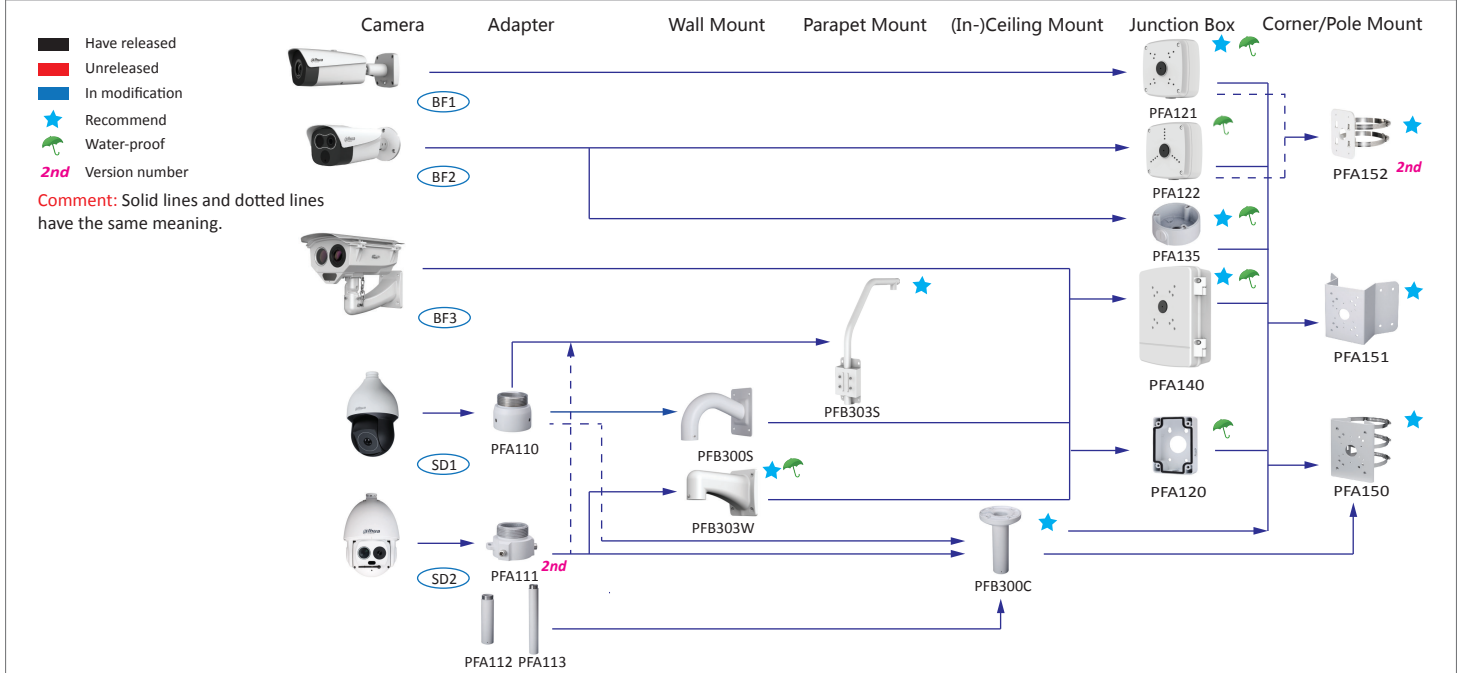

- Have released
- Unreleased
- In modification
- Recommend
- Water-proof
- 2nd* Version number

Comment: Solid lines and dotted lines have the same meaning.

Notes :

1. PTZ dome cameras have the **standard configurations**, and the configurations have been as follows.

Selection of Thermal series cameras

Shape	Thermal Series
BF1	TPC-BF5300/5600(-T)
SD1	TPC-SD5300/5600(-T)
BF2	TPC-BF2120(-T)
SD2	TPC-SD8320/8620(-T)
BF3	TPC-BF8320/8620(-T)

Notes :

1. PTZ dome cameras have the **standard configurations**, and the configurations have been as follows.