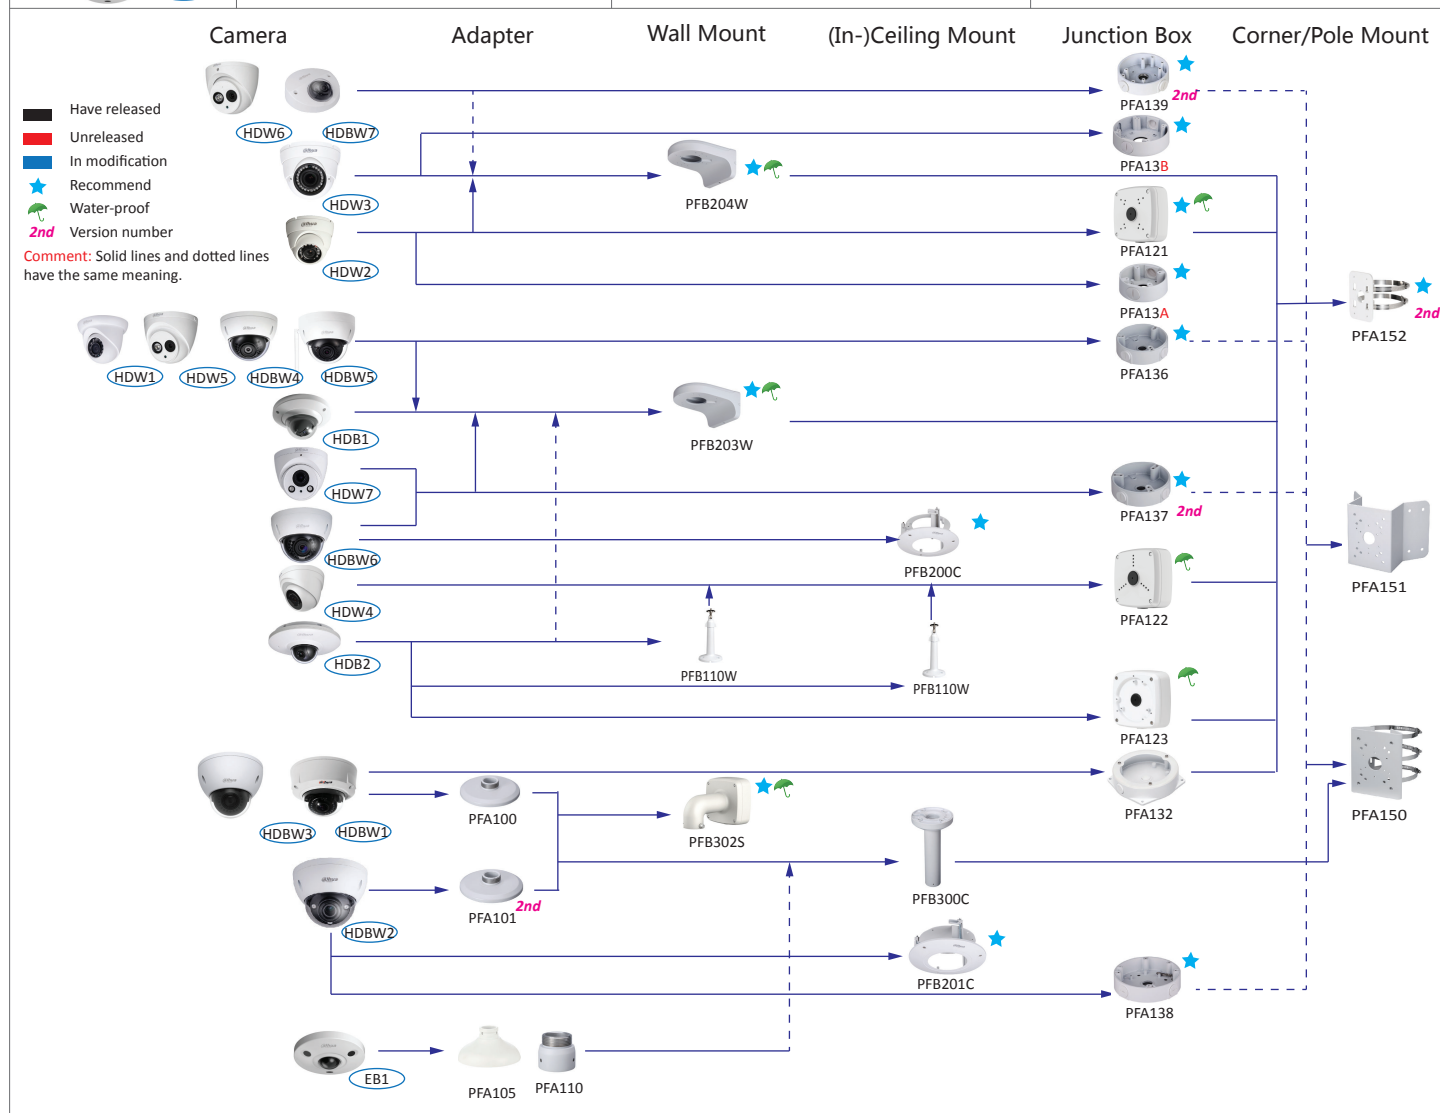

Selection of box cameras

Shape	Analog	HDCVI	Network
			HFW1120/1320S-W
		HFW1000/1100/1200/1220SL	
	FW181G	HFW1000/1100/1200/1220S, HFW2120/2220/2221/2401S	HFW1020/1120/1220/1320/1420S, HFW4221/4231/4421/4431S
		HF3220/3231E	HF5121/5221/5421E, HF8281/8331/8630/81200/81230E
			HF8231/8232/8630F
			HFW5100/5200-IRA
			HFW5221E-Z-IRA-4747
		HFW1100/1200/1220/2120/2220B	HFW4221/4421B(-AS), HFW4231/4431B-AS
		HFW1100/1200/1220D, HFW2120/2220/2221/2401D	HFW4221/4421D(-AS), HFW4231/4431D-AS
	FW181I	HFW2120/2220/2221/2401E	HFW4221/4421E, HFW4231/4431/4830E-S
		HFW3220/3231E-Z	HF5121/5221/5231/5421/5431/5830/8231/8281/8331/81200/81230E-Z, HFW5200E-Z12
	FW181R	HFW1000/1100/1200/1220R, HFW1000/1100/1200/1220RM	
	FW181R-VF	HFW1100/1200/2120/2220R-VF, HFW2120/2220R-Z, HFW2221/2401R-Z-IRE6	HFW2101/2121/2201/2221/2421R-ZS/VFS, HFW2120/2220/2320R-ZS/VFS-IRE6
			PFW8601/8801
		SDZ1020/2020/2030S-N	
		SDZW1020/2030S-N	

Selection of dome cameras

Shape	Analog	HDCVI	Network
(HDB1)			HDB4231/4431C-AS, EB5400/5500
(HDB2)			HDB4100/4200/4300F-PT
(HDW1)	DW181E	HDW2120/2220/2221S	HDW1020/1120/1220/1320/1420S
(HDW2)		HDW1000/1100/1200/1220M, HDW2120/2220/2221/2401M	HDW4221/4231/4421/4431M
(HDW3)	DW181R-VF	HDW1100/1200/2120/2220R-VF	
(HDW4)	DW181R	HDW1000/1100/1200/1220R	
(HDW5)		HDW2120/2220/2221E	HDW4221/4421E(-AS)
(HDW6)		HDW2401EM, HDW1100/1200/1220/2221EM(-A)	HDW4221/4231/4421/4431/4830EM-AS
(HDW7)		HDW2120/2220/2221/2401R-Z	HDW2121/2221/2320/2421R-ZS
(HDBW1)			HDB(W)8281-Z
(HDBW2)		HDBW3231E-Z	HDBW5121/5221/5231/5421/5431/5830/8231/8331/81200/81230E-Z
(HDBW3)		HDBW3220E-Z	
(HDBW4)		HDBW1100/1200/2120/2220/2221/2401E	HDBW1120/1220/1320/1420E, HDBW4221/4421E(-AS), HDBW4231/4431/4830E-AS
(HDBW5)			HDBW1120/1320E-W
(HDBW6)	DBW181R-VF	HDBW1100/1200/2120/2220R-VF, HDBW2120/2220/2221/2401R-Z	HDBW2121/2221/2320/2421R-ZS/VFS
(HDBW7)	DBW183H MW183H	HDBW2120/2220/2221F, HDBW2120/2220F-M	HDBW4221/4421F(-AS/M), HDBW4231/4431F-AS/M, HDBW4221F-W
(EB1)			EBW8600/81200, EBW8600-IVC