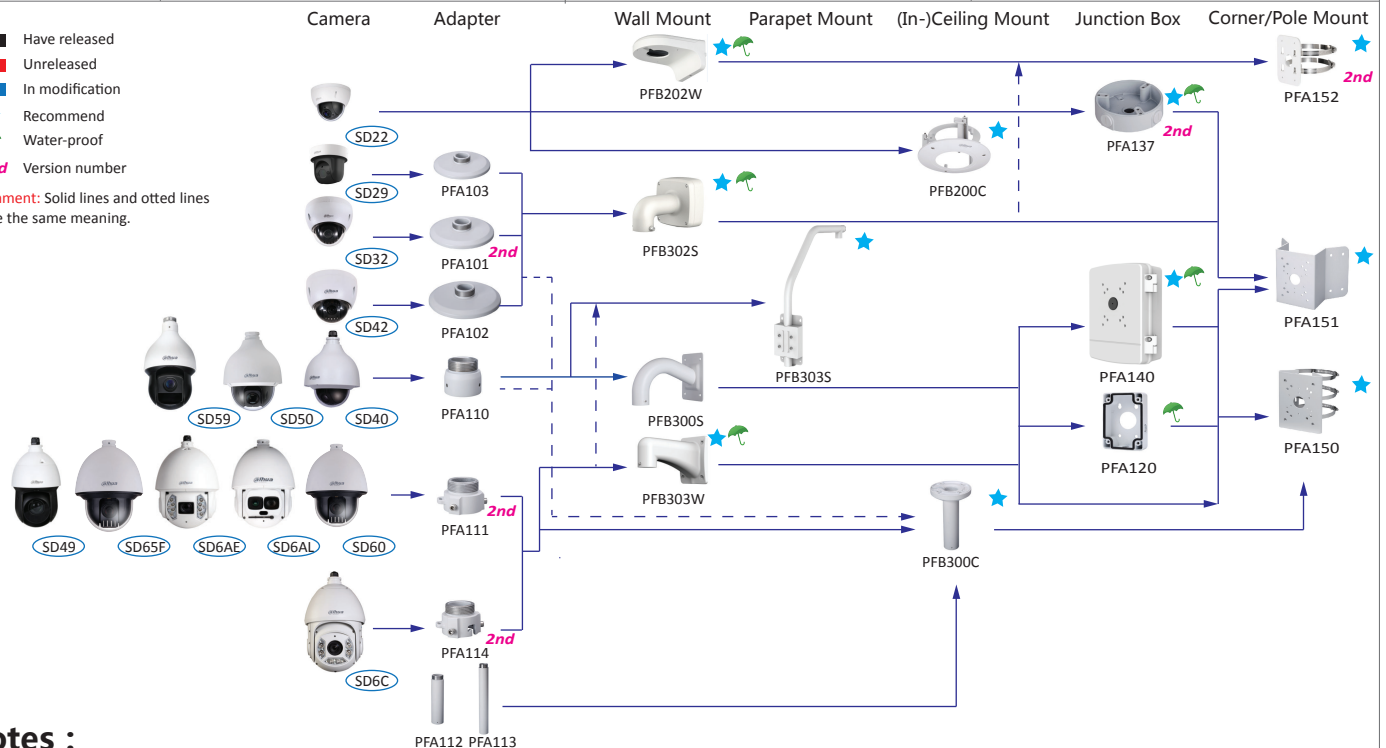

Selection of dome cameras

Shape	Analog	HDCVI	Network
(HDB1)			HDB4231/4431C-AS, EB5400/5500
(HDB2)			HDB4100/4200/4300F-PT
(HDW1)	DW181E	HDW2120/2220/2221S	HDW1020/1120/1220/1320/1420S
(HDW2)		HDW1000/1100/1200/1220M, HDW2120/2220/2221/2401M	HDW4221/4231/4421/4431M
(HDW3)	DW181R-VF	HDW1100/1200/2120/2220R-VF	
(HDW4)	DW181R	HDW1000/1100/1200/1220R	
(HDW5)		HDW2120/2220/2221E	HDW4221/4421E(-AS)
(HDW6)		HDW2401EM, HDW1100/1200/1220/2221EM(-A)	HDW4221/4231/4421/4431/4830EM-AS
(HDW7)		HDW2120/2220/2221/2401R-Z	HDW2121/2221/2320/2421R-ZS
(HDBW1)			HDB(W)8281-Z
(HDBW2)		HDBW3231E-Z	HDBW5121/5221/5231/5421/5431/5830/8231/8331/81200/81230E-Z
(HDBW3)		HDBW3220E-Z	
(HDBW4)		HDBW1100/1200/2120/2220/2221/2401E	HDBW1120/1220/1320/1420E, HDBW4221/4421E(-AS), HDBW4231/4431/4830E-AS
(HDBW5)			HDBW1120/1320E-W
(HDBW6)	DBW181R-VF	HDBW1100/1200/2120/2220R-VF, HDBW2120/2220/2221/2401R-Z	HDBW2121/2221/2320/2421R-ZS/VFS
(HDBW7)	DBW183H MW183H	HDBW2120/2220/2221F, HDBW2120/2220F-M	HDBW4221/4421F(-AS/M), HDBW4231/4431F-AS/M, HDBW4221F-W
(EB1)			EBW8600/81200, EBW8600-IVC

- Have released
- Unreleased
- In modification
- Recommend
- Water-proof
- 2nd* Version number

Comment: Solid lines and dotted lines have the same meaning.

Notes :

1. PTZ dome cameras have the **standard configurations**, and the configurations have been as follows.