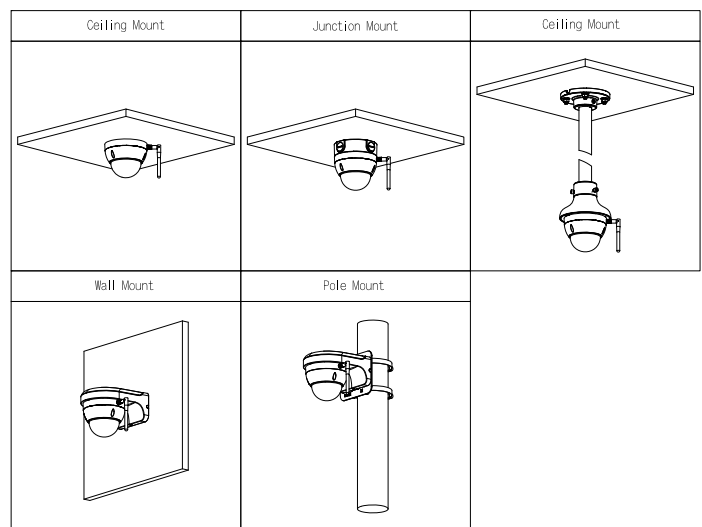

Structure

Casing	Metal
Product Dimensions	Φ110.7 mm × 88.7 mm (Φ4.33" × 3.49")
Net Weight	414 g (0.91 lb)
Gross Weight	592 g (1.31 lb)

Ordering Information

Type	Model	Description
2MP Camera	DH-IPC-HDBW1230DEP-SW-0280B	2MP IR Fixed-focal Wi-Fi Dome Network Camera
	DH-IPC-HDBW1230DEP-SW-0360B	2MP IR Fixed-focal Wi-Fi Dome Network Camera
	DH-IPC-HDBW1230DEN-SW-0280B	2MP IR Fixed-focal Wi-Fi Dome Network Camera
	DH-IPC-HDBW1230DEN-SW-0360B	2MP IR Fixed-focal Wi-Fi Dome Network Camera
Accessories	NBS05C120050VE	12V DC/0.5A Power Adapter
	PFA136	Junction Mount
	PFB203W	Wall Mount
	PFA109+PFB220C	Ceiling Mount
	PFB203W+PFA152-E	Pole Mount

Accessories

Included:

NBS05C120050VE
12V DC/0.5A
Power Adapter

Optional:

PFA136
Junction Mount

PFB203W
Wall Mount

PFA109+PFB220C
Ceiling Mount

PFB203W+PFA152-E
Pole Mount

Dimensions (mm[inch])