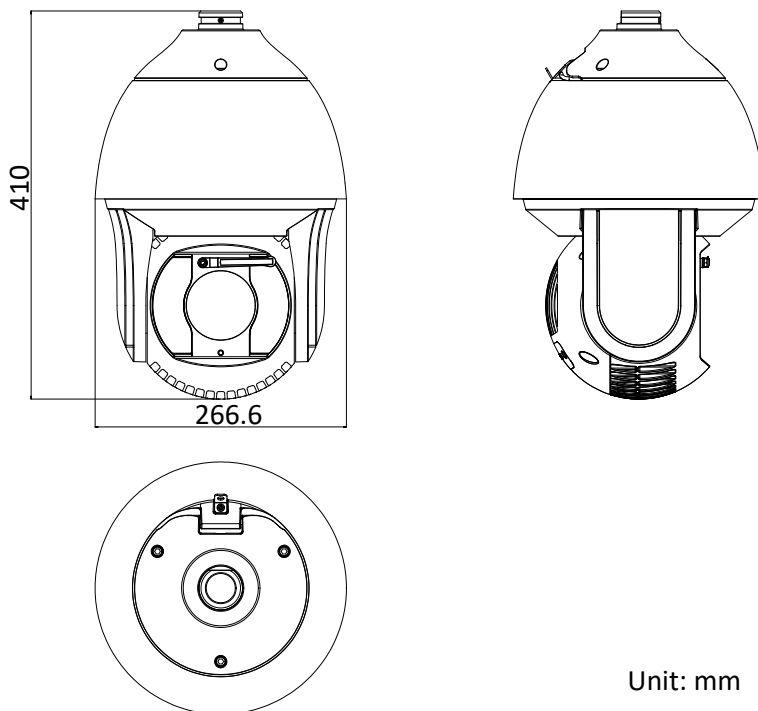

Weight	Approx. 8 kg (17.64 lb)
--------	-------------------------

DORI

The DORI (detect, observe, recognize, identify) distance gives the general idea of the camera ability to distinguish persons or objects within its field of view.

It is calculated based on the camera sensor specification and the criteria given by EN 62676-4: 2015.

DORI	Detect	Observe	Recognize	Identify
Definition	25 px/m	63 px/m	125 px/m	250 px/m
Distance (Tele)	1493.3 m (4899.4 ft)	592.6 m (1944.2 ft)	298.7 m (979.9 ft)	149.3 m (489.9 ft)

Order Model

DS-2DF8225IX-AEL (B), without wiper, 24 VAC & Hi-PoE

DS-2DF8225IX-AELW (B), with wiper, 24 VAC & Hi-PoE

Dimensions

Unit: mm

Accessory

Included:

Installation Adapter