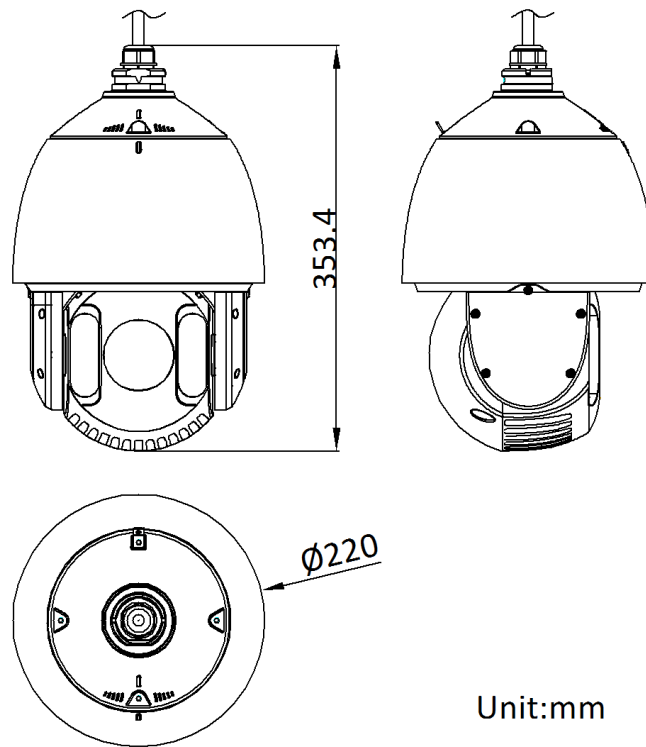

▪ Dimension

▪ Accessory

▪ Optional

DS-1005KI	DS-1602ZJ	DS-1604ZJ-pole	DS-1604ZJ	DS-1604ZJ-box
DS-1660ZJ	DS-1663ZJ	DS-1100KI(B)	DS-1604ZJ-BOX-CORNER	DS-1681ZJ