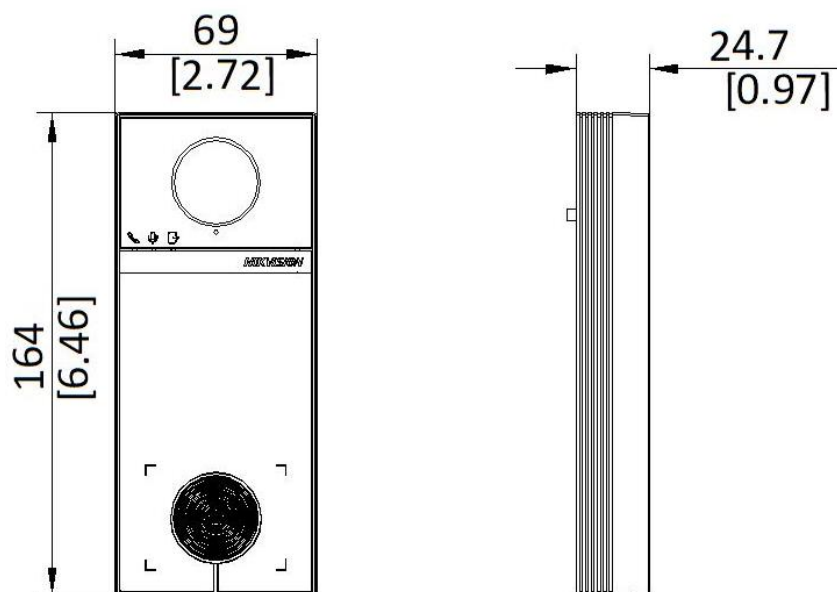

▪ Specification

System parameters	
Operation system	Linux
ROM	4 GB
RAM	512 MB
Processor	Embedded high performance processor
Video parameters	
Lens	1
Resolution	Main stream: 4MP(2688x1520P), 2MP(1920x1080P), 1MP(1280x720P) Sub stream: 2MP(1920x1080P), 1MP(1280x720P), 0.3MP(640x480P)
FOV	Horizontal: 150°; Vertical: 75°
Wide dynamic range (WDR)	Support 120 dB
Supplement light	IR light, up to 3 m
Video compression standard	H.264; H.265; MJPEG
Audio parameters	
Audio input	1 built-in omnidirectional microphone
Audio compression standard	G.711u, G.711a, Opus, AAC-LD, AAC-LC, G.726, G.722.1, G.729
Audio output	1 built-in loudspeaker
Audio compression bitrate	8~64 Kps
Audio quality	Noise suppression and echo cancellation
Volume adjustment	Adjustable
Audio Performance	50cm 80dB (Maximum: 50cm 83dB)
Audio Sample Rate	16kHz、8kHz
Capacity	
User capacity	2000
Face capacity	/
Card capacity	6000
Network parameters	
Network protocol	TCP/IP, RTSP, ipv6, onvif
Wi-Fi	2.4G
Bluetooth	Supported
3G/4G	/
Wi-Fi Protocol	IEEE802.11b, IEEE802.11g, IEEE802.11n, IEEE802.11ax
Wi-Fi Type	WiFi 6
Authentication	
Authentication mode	Card, Bluetooth, Hik-Connect, indoor station
Card type	M1 Card
Card reading frequency	13.56 MHz
Card reading distance	M1card : 2 to 2.5 cm
Application	
Mobile APP	Hik-Connect
Motion Detection	Support
Playback	Support
Call Elevator	Support

▪ Dimension

Unit: mm [inch]

SCALE	1:1
-------	-----

- Accessory
- Optional

DS-KABV6114-G	DS-KABV6114-RS	DS-KABV24-A

See Far, Go Further

www.hikvision.com
support@hikvision.com