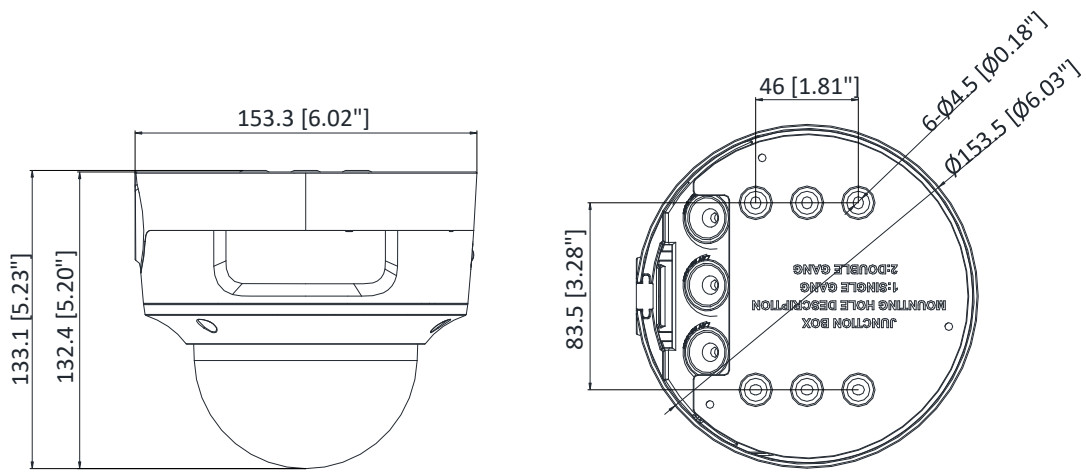

Dimension

Unit: mm (inch)

Accessory