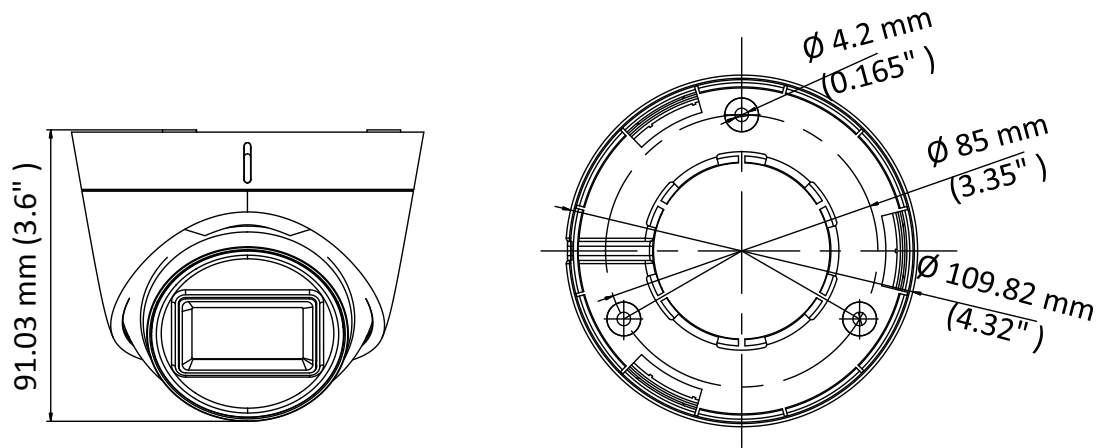

Order Models

DS-2CE78U1T-IT1F

Dimension