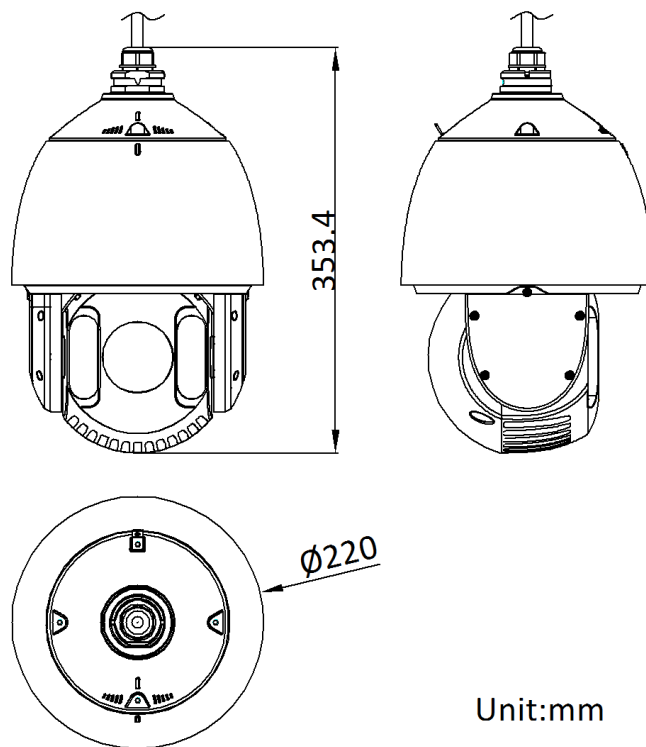

▪ Dimension

▪ Accessory

▪ Optional

DS-1619ZJ	DS-1681ZJ	DS-1602ZJ	DS-1673ZJ	DS-1660ZJ
DS-1100KI(B)	DS-1682ZJ	DS-1604ZJ-corner	DS-1005KI	DS-1663ZJ