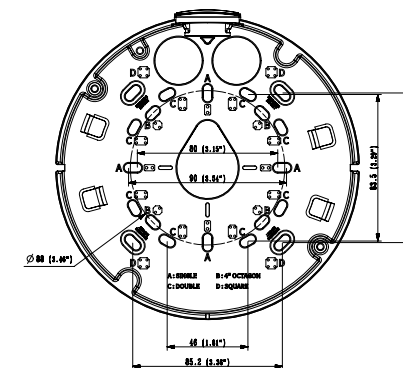

Power Consumption	PoE: Max 12.95W, typical 10.90W 12VDC: Max 11.7W, typical 8.90W 24VAC: Max 14.9W, typical 11.30W
--------------------------	--

Mechanical

Color / Material	White / Aluminum
RAL Code	RAL9003
Product Dimensions / Weight	Ø180x125mm(7.09x4.92"), 1.75kg(3.86 lb)

APPERANCE-XNV-6081Z/8081Z/6081/6081R/8081R

Unit : mm (inch)
 SCALE 1:1
 ver.190603

X-PLUS OUTDOOR VANDAL

X-PLUS OUTDOOR VANDAL with SKIN-COVER

X-PLUS OUTDOOR VANDAL with WEATHER-CAP