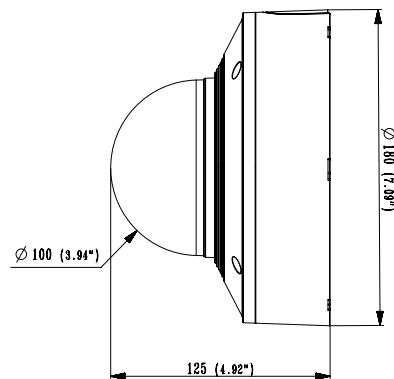

APPERANCE-XNV-6081Z/8081Z/6081/6081R/8081R

Unit : mm (inch)
SCALE 1:1
ver.190603

X-PLUS OUTDOOR VANDAL