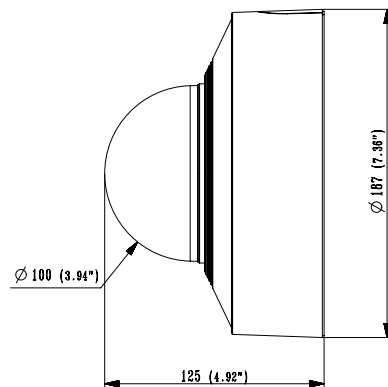

Power Consumption	PoE: Max 12.95W, typical 10.90W 12VDC: Max 11.7W, typical 8.90W 24VAC: Max 14.9W, typical 11.30W
--------------------------	--

Mechanical

Color / Material	White / Aluminum
RAL Code	RAL9003
Product Dimensions / Weight	Ø180x125mm(7.09x4.92"), 1.75kg(3.86 lb)

APPERANCE-XNV-6081Z/8081Z/6081/6081R/8081R

Unit : mm (inch)
 SCALE 1:1
 ver.190603

X-PLUS OUTDOOR VANDAL

X-PLUS OUTDOOR VANDAL with SKIN-COVER

X-PLUS OUTDOOR VANDAL with WEATHER-CAP