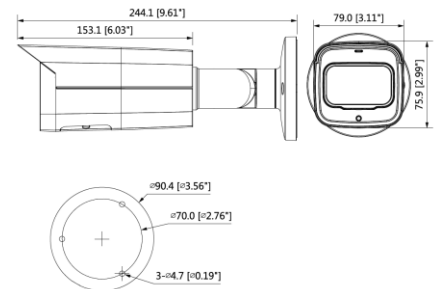

BCS-TIP5201IR-V-E-Ai

Network bullet camera 2Mpx with advanced AI functions

Video system	IP
Scanning system	Progressive Scan
Sensor	1/2.8" 2Mpx CMOS
RAM/ROM	256MB/128MB
Pixels	1920×1080
Minimum illumination	0.002Lux/F1.5(Color) 0Lux/F1.6(IR On)
S/N ratio	>56dB
Lens	Motozoom 2.7~13.5mm F1.5
Angle of view	H: 108°-28° V: 57° -16°
DORI(Detect/Observe/Recognize/Identify)	W: 44m/18m/9m/4m T: 153m/61m/30m/15m
White balance	(AWB) Auto/manual
Backlight compensation	BLC/HLC/WDR(120dB)
Shutter	1/3~1/100000s
Gain control	(AGC) Auto/manual
Noise reduction	Ultra 2D/3D DNR
Motion detect	4 areas
Privacy masking	4 areas
Image rotate	Mirror, Flip 0°/90°/180°/270°
Focus	Auto/manual
Day/night	IR cut filter with auto-switch (ICR)
IR	Range 60m
Video compression	H.265 / H.265+ / H.264 / H.264+ / MJPEG
Main stream	1920 × 1080@1-25/30 fps
Second stream	704 × 576@1-25 fps/704 × 480@1-30 fps
Third stream	1280 × 720@1-25/30 fps
Bitrate	H.264: 3Kbps~8192Kbps, H.265: 3Kbps~8192Kbps
Network	RJ-45 (10/100Base-T)
Protocols	IPv4;IPv6;HTTP;HTTPS;TCP;UDP;ARP;RTP;RTSP;RTCP; RTMP;SMTP;FTP; SFTP; DHCP;DNS;DDNS;QoS;UPnP;NTP;Multicast;ICMP;IGMP;NFS;PPPoE;802.1x;SNMP
Audio	1 in / 1 out
Audio compression	G.711a/ G.711Mu/ AAC/ G.726
Alarm	1 in 5mA 3~5VDC / 1 out 300mA 12VDC
Compatibility	ONVIF(Profile S/Profile G), CGI, P2P
Users	Max 20 logged in
Mobile users	iOS, android
Edge storage	microSD up to 256GB
Power supply	DC12V(±30%), PoE(802.3af), Power consumption <9.4W
Working environment	-30°C ~+60°C / 10~95%RH
Casing	Outside metal casing with protection IP67
Dimensions and weight	244.1 mm × 79.0 mm × 75.9 mm 0.8kg