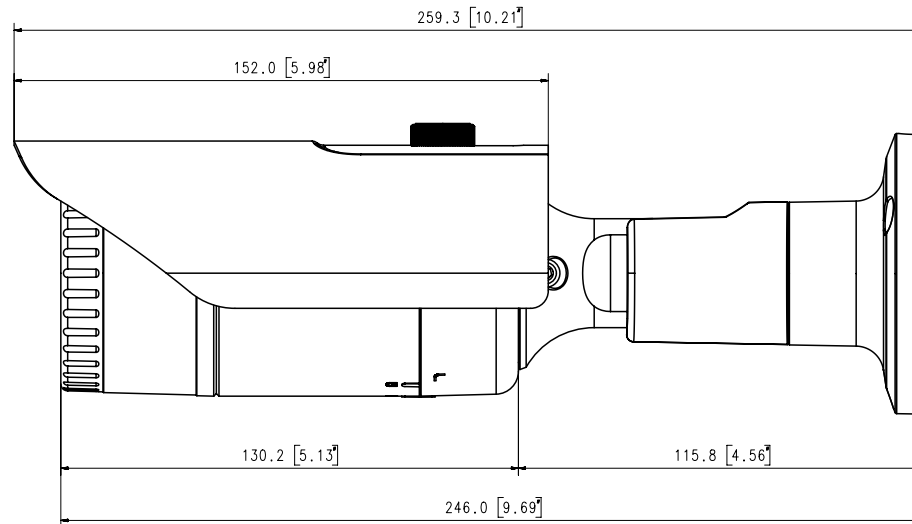

### Mechanical

<b>Color / Material</b>	Dark grey / Aluminum
<b>Product Dimensions / Weight</b>	∅70.0x246.0mm(∅4.33x3.39"), 680g(1.50 lb)

- The latest product information / specification can be found at [hanwha-security.com](http://hanwha-security.com)
- Design and specifications are subject to change without notice.
- Wisenet is the proprietary brand of Hanwha Techwin, formerly known as Samsung Techwin.