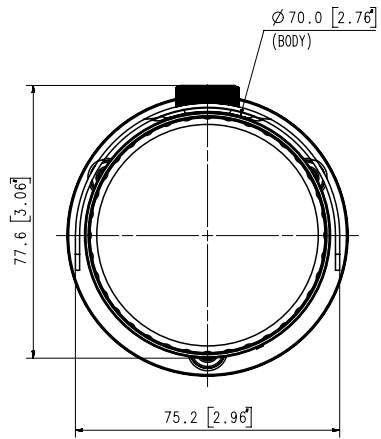

### Mechanical

<b>Color / Material</b>	Dark grey / Aluminum
<b>Product Dimensions / Weight</b>	∅70.0x246.0mm(∅4.33x3.39"), 680g(1.50 lb)

- The latest product information / specification can be found at [hanwha-security.com](http://hanwha-security.com)
- Design and specifications are subject to change without notice.
- Wisenet is the proprietary brand of Hanwha Techwin, formerly known as Samsung Techwin.

Appearance  
 Unit : mm [inch]