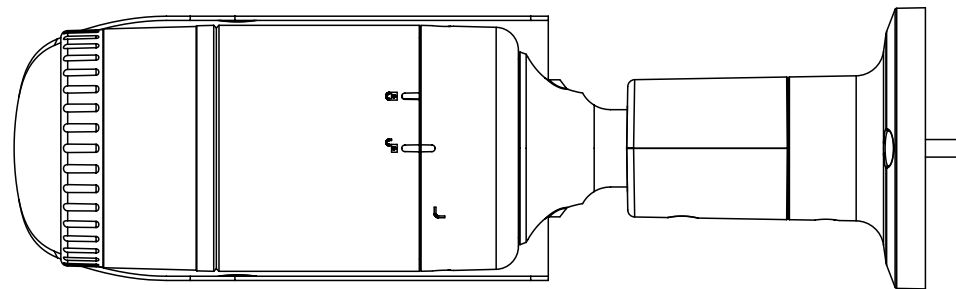

### Mechanical

<b>Color / Material</b>	Dark grey / Aluminum
<b>Product Dimensions / Weight</b>	∅70.0x246.0mm(∅4.33x3.39"), 680g(1.50 lb)

- The latest product information / specification can be found at [hanwha-security.com](http://hanwha-security.com)
- Design and specifications are subject to change without notice.
- Wisenet is the proprietary brand of Hanwha Techwin, formerly known as Samsung Techwin.