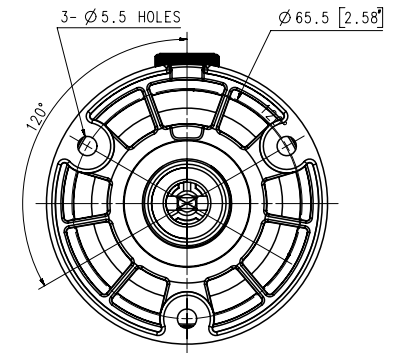

### Mechanical

<b>Color / Material</b>	Dark grey / Aluminum
<b>Product Dimensions / Weight</b>	∅70.0x246.0mm(∅4.33x3.39"), 680g(1.50 lb)

- The latest product information / specification can be found at [hanwha-security.com](http://hanwha-security.com)
- Design and specifications are subject to change without notice.
- Wisenet is the proprietary brand of Hanwha Techwin, formerly known as Samsung Techwin.

Appearance  
 Unit : mm [inch]