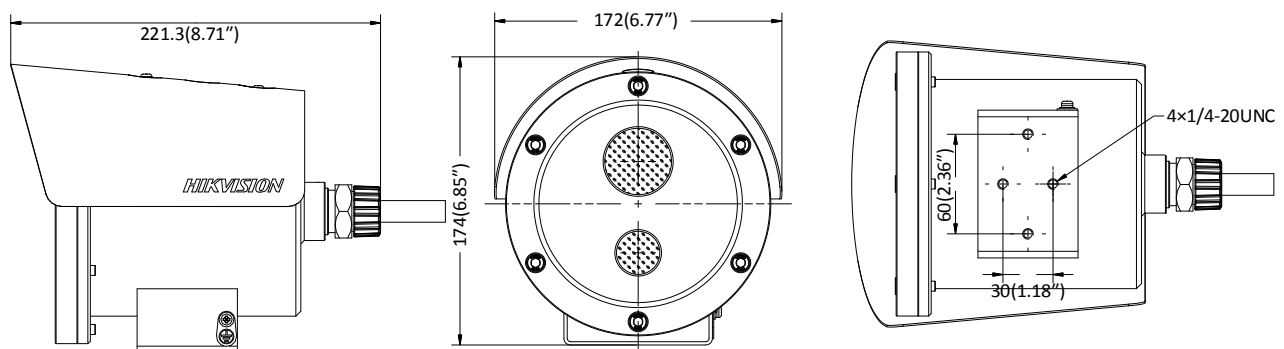

Available Models

DS-2XE6222F-IS (4/6/8/12mm), DS-2XE6222F-IS/316L(4/6/8/12mm)

Dimension